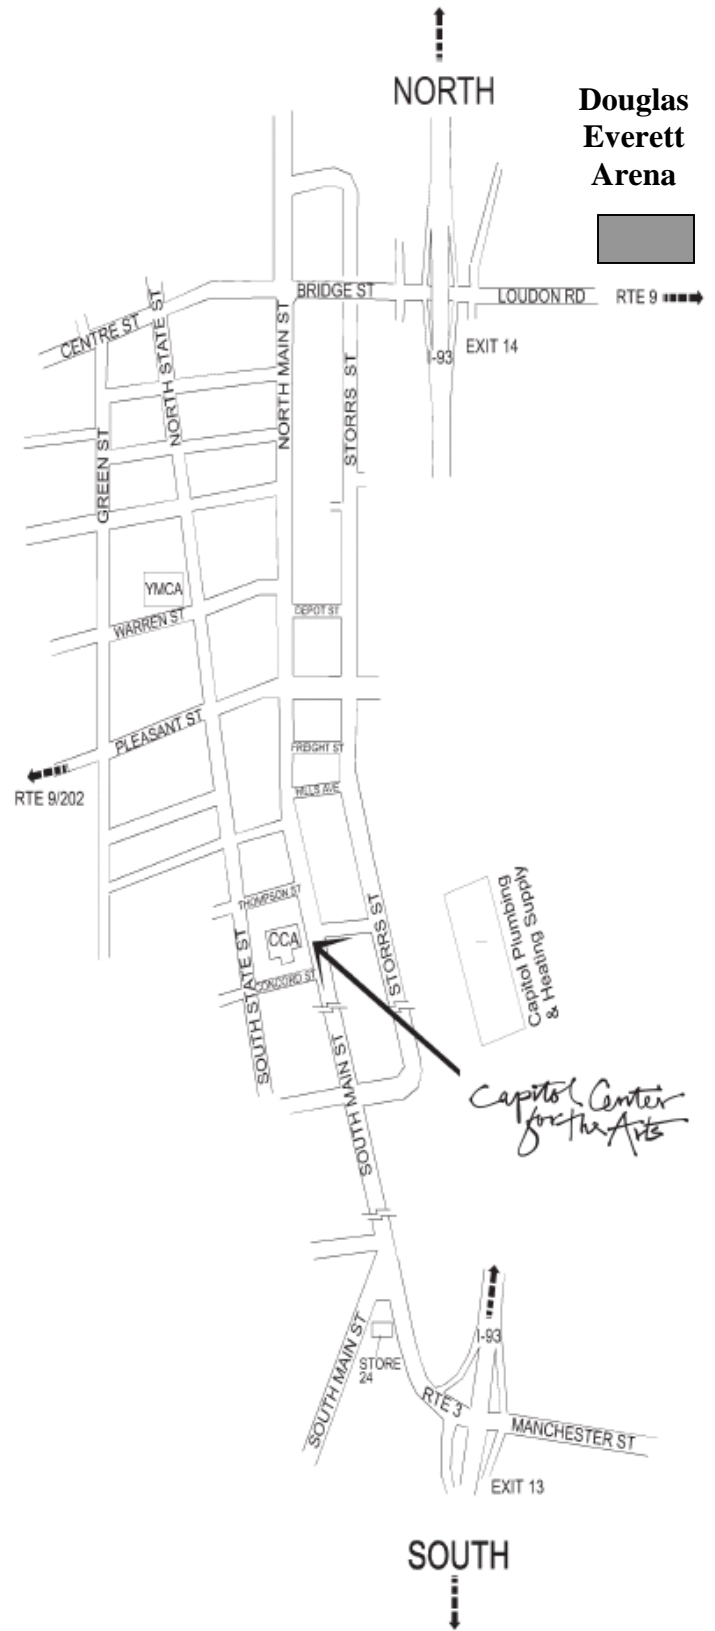

Bus Driver Information

DIRECTIONS TO THE CAPITOL CENTER

From points south: Take 93 North to Exit 14. Take a left at the bottom of the ramp. Continue straight through three sets of lights, and at the fourth set, take a left onto North Main Street. Travel down North Main until you see the Capitol Center on your right. Unload in front of the theater and then continue south to the first set of lights. Take a left onto Storrs Street.

From points north: Take 93 South to Exit 14. Take a right at the bottom of the ramp and go through one set of lights. At the second light, take a left onto North Main Street and follow directions from "points south" (above)

From points west: Take 89 South to the Concord exit, onto 93 North and follow directions from "points south" (above).

From points east: Take Route 4 West onto I-393 toward Concord. Take 93 South to Exit 14 and follow directions from "points north" (above).

From western MA: Take 495 North to 93 North and follow directions from "points south" (above).

From southwest NH: Take Route 3 North to 293 North to 93 North and follow directions from "points south" (above).

Capitol Center for the Arts
44 South Main Street • Concord, NH
(603) 225-1111 • www.ccanh.com